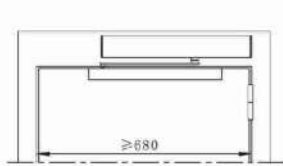

AZ SLD TLS 73
Wired Touchless Sensor

AZ SLD WLTS 74
Wireless Touchless Sensor

AZ SLD PB WL 70 A
Wireless Push Button & Receiver

AZ FS 92
Foot Sensor

AZ RF WIFI 31 A
Wifi Module

DOOR LEAF OPEN TOWARD INSIDE