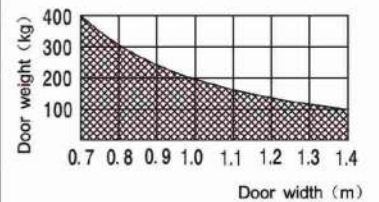

SWING DOOR OPERATOR AZSWD202A

AUTOZON®

PRODUCT DESCRIPTION:

- o The Swing Door Operator drive unit operates with less noise, with reliable performance and safety, providing more convenience for living and working environments.
- o The Swing Door Operator is a new upgraded transformer-less drive that offers a wider range of supply power voltages. Provides interfaces such as sensors, access control, and security sensor protection, and is equipped with interfaces for magnetic electric lock and backup battery too.
- o UPS power can be configured to meet security requirements.
- o Both can realize Interlocking function between doors.
- o If touch obstacles or personnel in operation are encountered, the door will open in the opposite direction.
- o Applicable to office buildings, storefronts, banks, factories, restaurants, hotels, shopping centres, laboratories, hospitals and other places