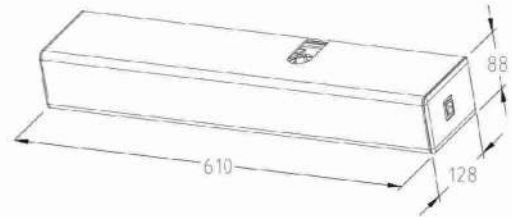

SWING DOOR OPERATOR AZSWD202A

AUTOZON®

PRODUCT DESCRIPTION:

- o The Swing Door Operator drive unit operates with less noise, with reliable performance and safety, providing more convenience for living and working environments.
- o The Swing Door Operator is a new upgraded transformer-less drive that offers a wider range of supply power voltages. Provides interfaces such as sensors, access control, and security sensor protection, and is equipped with interfaces for magnetic electric lock and backup battery too.
- o UPS power can be configured to meet security requirements.
- o Both can realize Interlocking function between doors.
- o If touch obstacles or personnel in operation are encountered, the door will open in the opposite direction.
- o Applicable to office buildings, storefronts, banks, factories, restaurants, hotels, shopping centres, laboratories, hospitals and other places