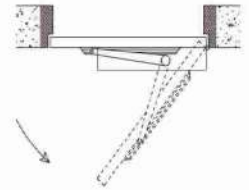

DOOR LEAF OPEN TOWARD OUTSIDE