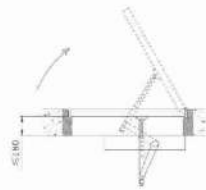

AZ SLD TLS 73
Wired Touchless Sensor

AZ SLD WLTS 74
Wireless Touchless Sensor

AZ SLD PB WL 70 A
Wireless Push Button & Receiver

AZ FS 92
Foot Sensor

AZ RF WIFI 31 A
Wifi Module

DOOR LEAF OPEN TOWARD INSIDE