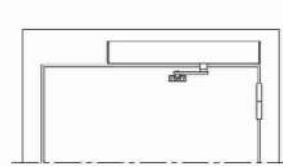

DOOR LEAF OPEN TOWARD OUTSIDE